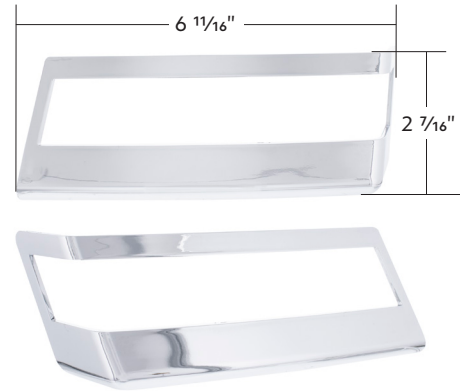

35861	Chrome	Driver	1 Pc. / CBOX
35862	Chrome	Passenger	1 Pc. / CBOX
35863	Black	Driver	1 Pc. / CBOX
35864	Black	Passenger	1 Pc. / CBOX

EASY PLUG-IN **100%LED** **ExacFit**
OE Style Exterior Light

2018-2022 Freightliner Cascadia
2 LED Cab Light

- Quality injection molded polycarbonate lens
- Features 2 bright SMD type amber 12V DC LEDs
- Quality ABS rear housing with OE style plug for easy plug-in design
- Straight forward installation with included OE thread size mounting screws
- Foam pad included, IP67 water resistant rating
- DOT/SAE, P3
- Also fits 2008-2017 Freightliner Cascadia

36812 Amber LED/Amber Lens 1 Pc. / Card

2018-2022 Freightliner Cascadia
Chrome Plastic Turn Signal Bezels

- Beautiful chrome plated finish with triple chrome plating process
- Quality injection molded plastic for durability
- Pre-applied pressure sensitive adhesive for easy installation
- Perfect fit over original turn signal light
- Sold in pair, with retail packaging