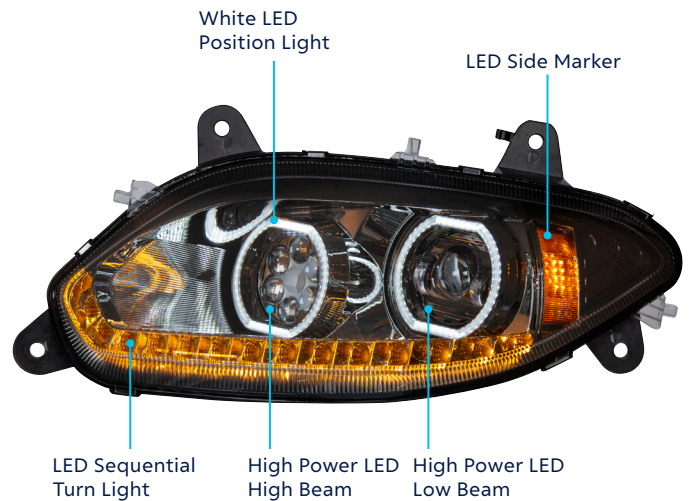

COMPETITION SERIES

2018-2022 International LT 17 LED Headlight Assembly W/ Sequential Operation

All LED 12-24 Volt Headlight Assembly

- 15 LED amber turn signal with sequential operation
- 100 LED white halo position lights
- 8 LED amber sidemarker light with P2 rating
- Easy plug-in design, plugs into existing HL wiring harness
- Patent pending headlight lens design with reflective turn signal diffusers for wider visibility
- DOT/SAE, FMVSS 108

35733	Chrome	Driver	1 Pc. / CBOX
35734	Chrome	Passenger	1 Pc. / CBOX
35735	Blackout	Driver	1 Pc. / CBOX
35736	Blackout	Passenger	1 Pc. / CBOX