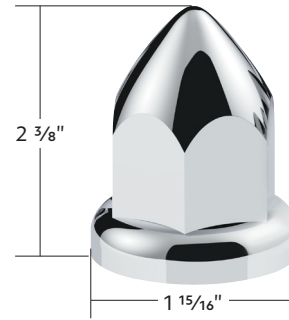

42442 Pair 1 Pc. / CBOX

Chrome Aluminum 1/2"-13
Thread-on Skull Shift Knob

- Highly detailed skull with skeletal hand
- Made of quality zinc/aluminum casting
- Includes chrome plated 13/15/18 speed gearshift adapter
- Not compatible with models equipped with D-shape shift knobs
- Machined 1/2"-13 threads
- Beautiful chrome plated finish

70782B Knob Only 1 Pc. / Each

Chrome Thread-On Skull Gearshift Knob
With 13/15/18 Speed Adapter

- Highly detailed skull with skeletal hand
- Made of quality zinc/aluminum casting
- Includes chrome plated 13/15/18 speed gearshift adapter
- Not compatible with models equipped with D-shape shift knobs
- Machined 1/2"-13 threads
- Beautiful chrome plated finish

70709 Knob With Adapter 1 Pc. / Card

70570

70571

13/15/18 Speed Gearshift Knob

- 13/15/18 speed gearshift knob for Eaton fuller shift knob assemblies
- Premium automotive paint in gloss, matte, or vibrant candy colors
- Stainless shift knob cover available separately, item #70176-2
- Matching gearshift covers, shifter shaft extensions steering wheel spinners and air valve knobs available

70570	Candy Black	1 Pc. / Card
70571	Matte Black	1 Pc. / Card

60 PCS. CONVENIENCE PACK

Chrome Plastic Bullet Nut Cover W/ Flange

- Beautiful chrome plated finish with triple chrome plating process
- Quality plastic injection molded
- Push-on type nut cover for hex nuts and bolts
- Convenience pack, includes 60 nut covers to dress up four wheels