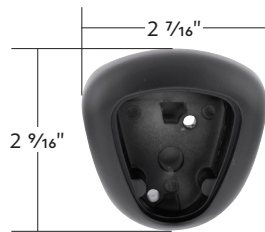

13/15/18 Speed Gearshift Knob

- 13/15/18 speed gearshift knob for Eaton fuller shift knob assemblies
- Premium automotive paint in gloss, matte, or vibrant candy colors
- Stainless shift knob cover available separately, item #70176-2
- Matching gearshift covers, shifter shaft extensions steering wheel spinners and air valve knobs available

70570	Candy Black	1 Pc. / Card
70571	Matte Black	1 Pc. / Card

60 PCS. CONVENIENCE PACK

Chrome Plastic Bullet Nut Cover W/ Flange

- Beautiful chrome plated finish with triple chrome plating process
- Quality plastic injection molded
- Push-on type nut cover for hex nuts and bolts
- Convenience pack, includes 60 nut covers to dress up four wheels

10075CB	Push-On Nut Cover	60 Pc. / CBOX

Double Fury Lighting Display

- Attractive counter top display with interactive switches
- Ready to use, requires 110V outlet
- Display approximate size: 20-1/2" X 21-1/2" X 9-1/16"
- Includes 4" lights, item #36528, 36529, 36530, 36531, and 36532
- Includes 3/4" lights, item #36838, 36839, 36840, 36841, and 36842

99204	4" & 3/4" Double Fury Lights	1 Pc. / Each